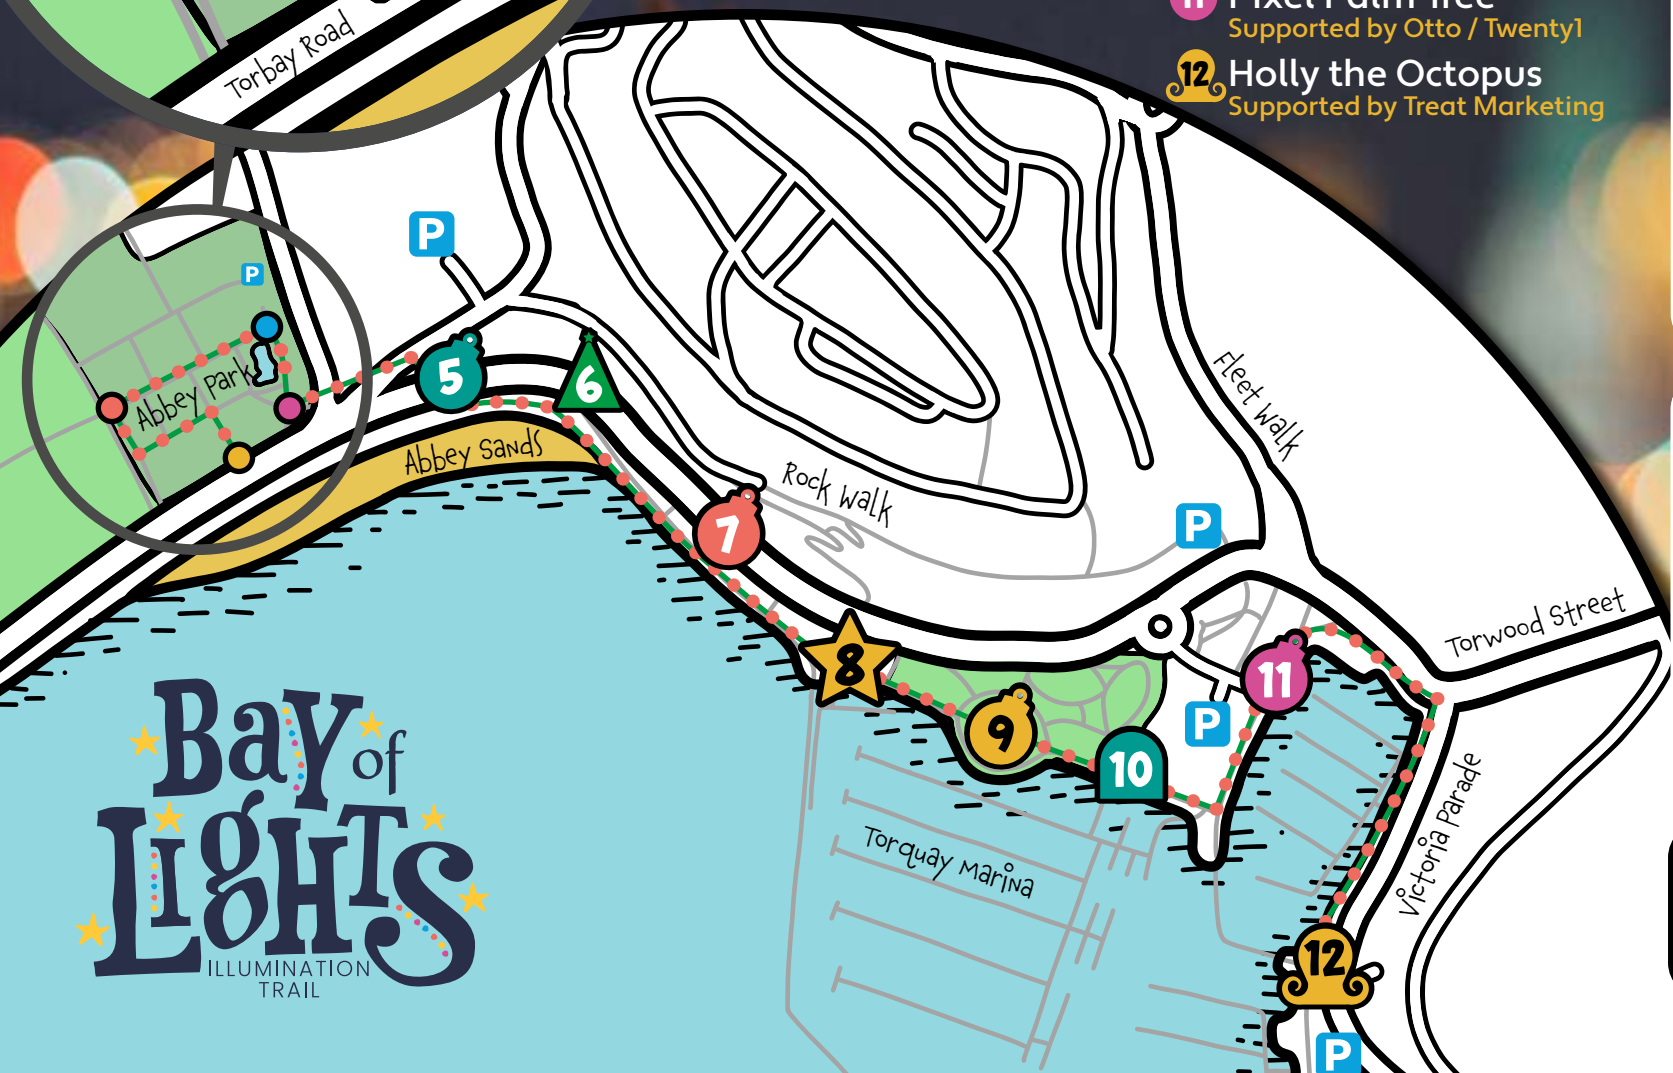

- 1** Sparkling Snowflake
Supported by May House Dental Practice
- 2** Enchanted Woods
Supported by Torbay Business Forum
- 3** Frozen Lake
Supported by Torre Abbey
- 4** Tunnel of Light
Supported by Bigwave Marketing
- 5** Illuminated Bridge
Supported by EF Language School
- 6** Tree of Light
Supported by Pier Point
- 7** Glowing Gardens
Supported by Future Technical Solutions
- 8** Christmas Comet
Supported by ERBID
- 9** Kaleidoscope of Colour
Supported by Healthy Selfie
- 10** Winter Walkway
Supported by Model Village
- 11** Pixel Palm Tree
Supported by Otto / Twenty1
- 12** Holly the Octopus
Supported by Treat Marketing

Bay of Lights

ILLUMINATION TRAIL

SPECIAL OFFERS

www.englishriviera.co.uk/special-offers

Did you enjoy the trail?
We'd love to hear your feedback.

forms.office.com/e/KCMt9RTHxR

Key

-  Illumination Trail
-  Parking

#EnglishRiviera #BayofLights